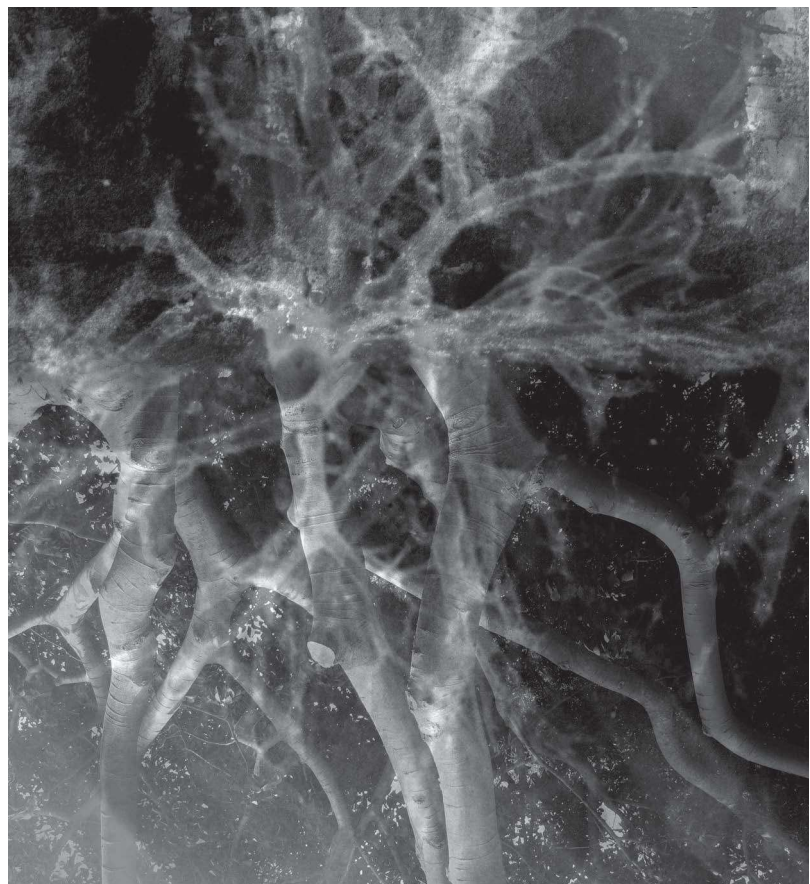

PHOTO

## Alveolar nets

## Redes alveolares

**A. Paes Cardoso**

*Pneumologia, Hospital Santo António, Porto, Portugal*

Resulting photograph of the overlap of a screen of the painter Jorge Curval (background) with a normal tree and a bronchial tree (bronchography). This composition gives the title to the photograph, that combines three different types of "trees".